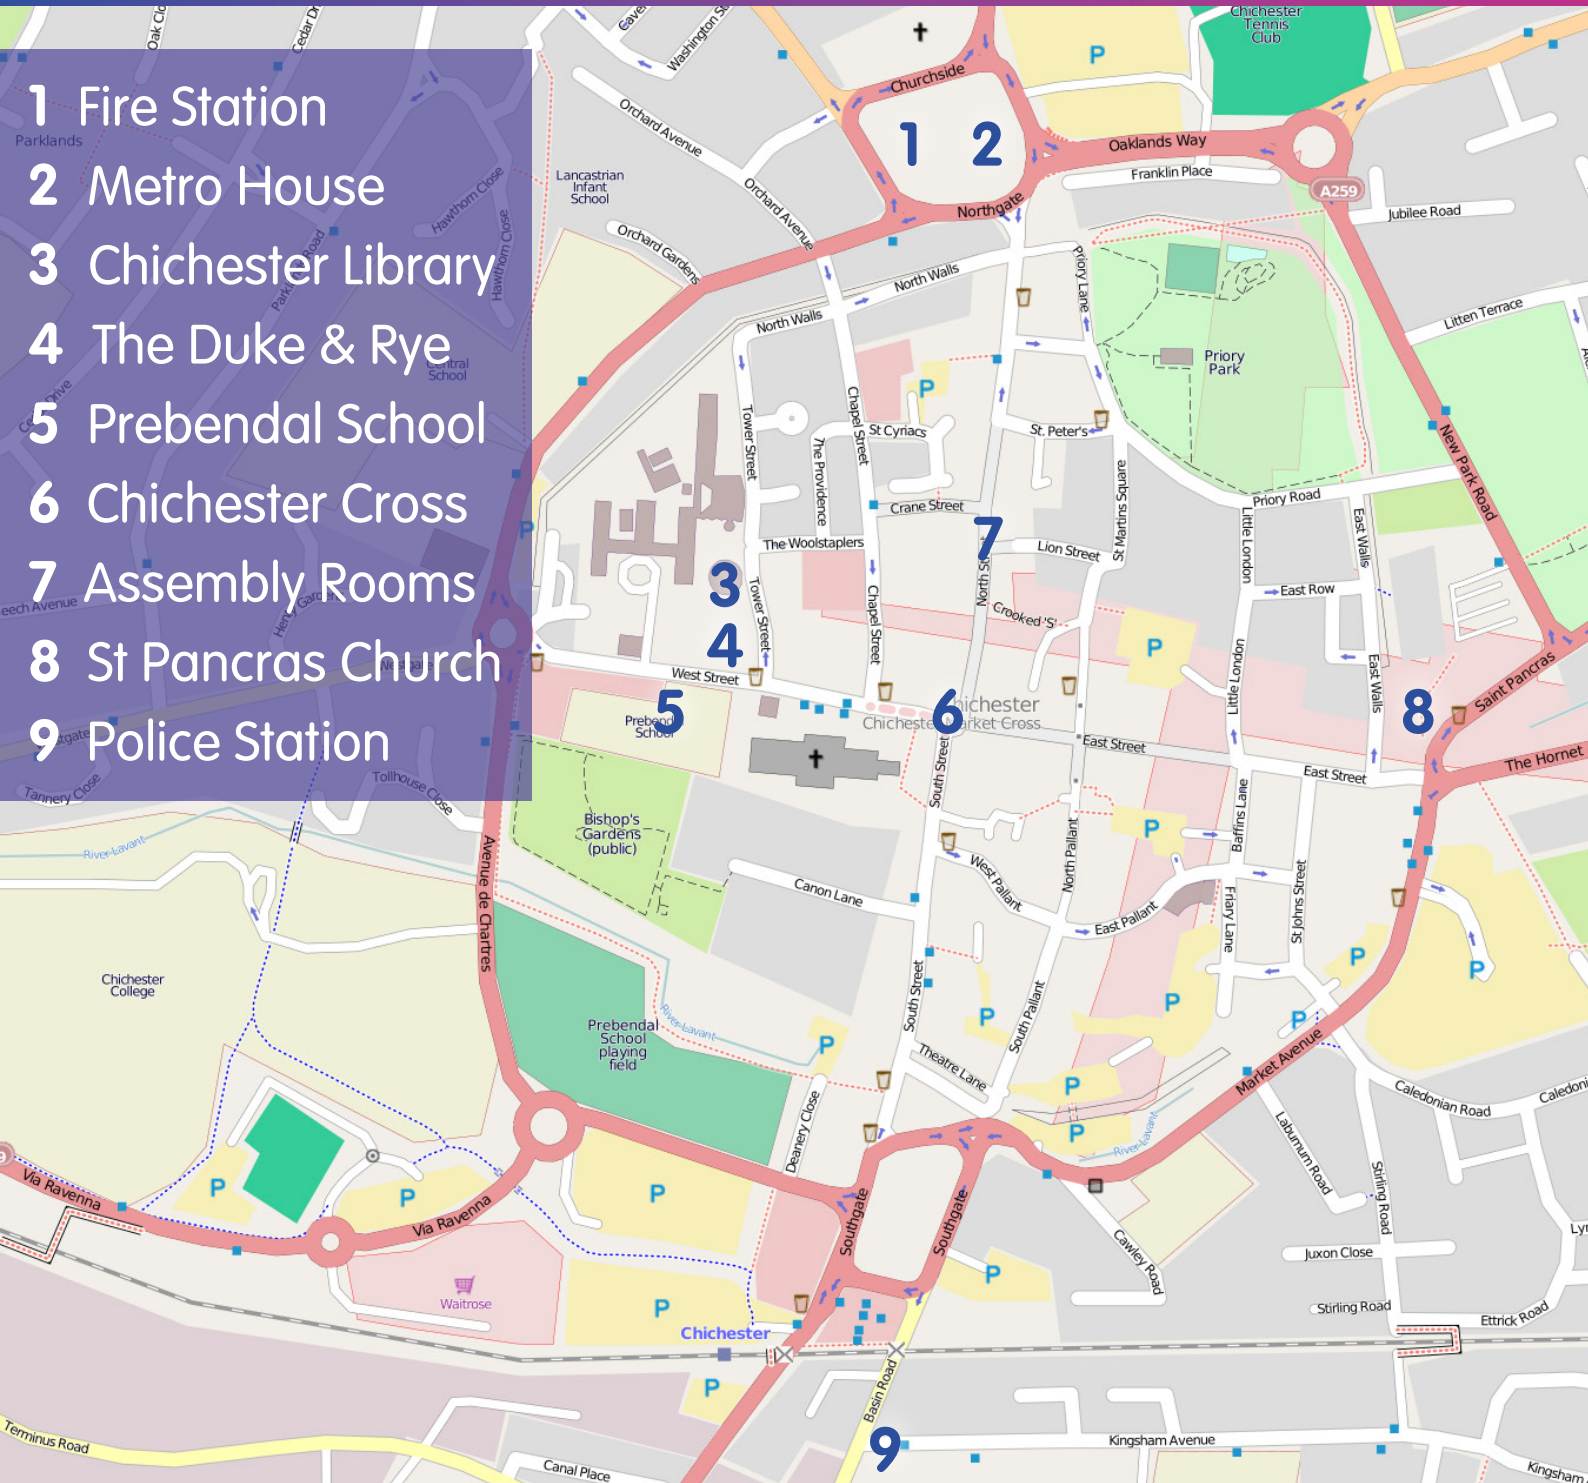

Light Up Chichester

Take a walk to see all the buildings that are lighting up blue & purple for dementia awareness

- 1 Fire Station
- 2 Metro House
- 3 Chichester Library
- 4 The Duke & Rye
- 5 Prebendal School
- 6 Chichester Cross
- 7 Assembly Rooms
- 8 St Pancras Church
- 9 Police Station

On **Monday 13th May**, we are shedding light on the estimated 17,500 people living with dementia in West Sussex. Learn more at dementiasupport.org.uk/light-up-chichester