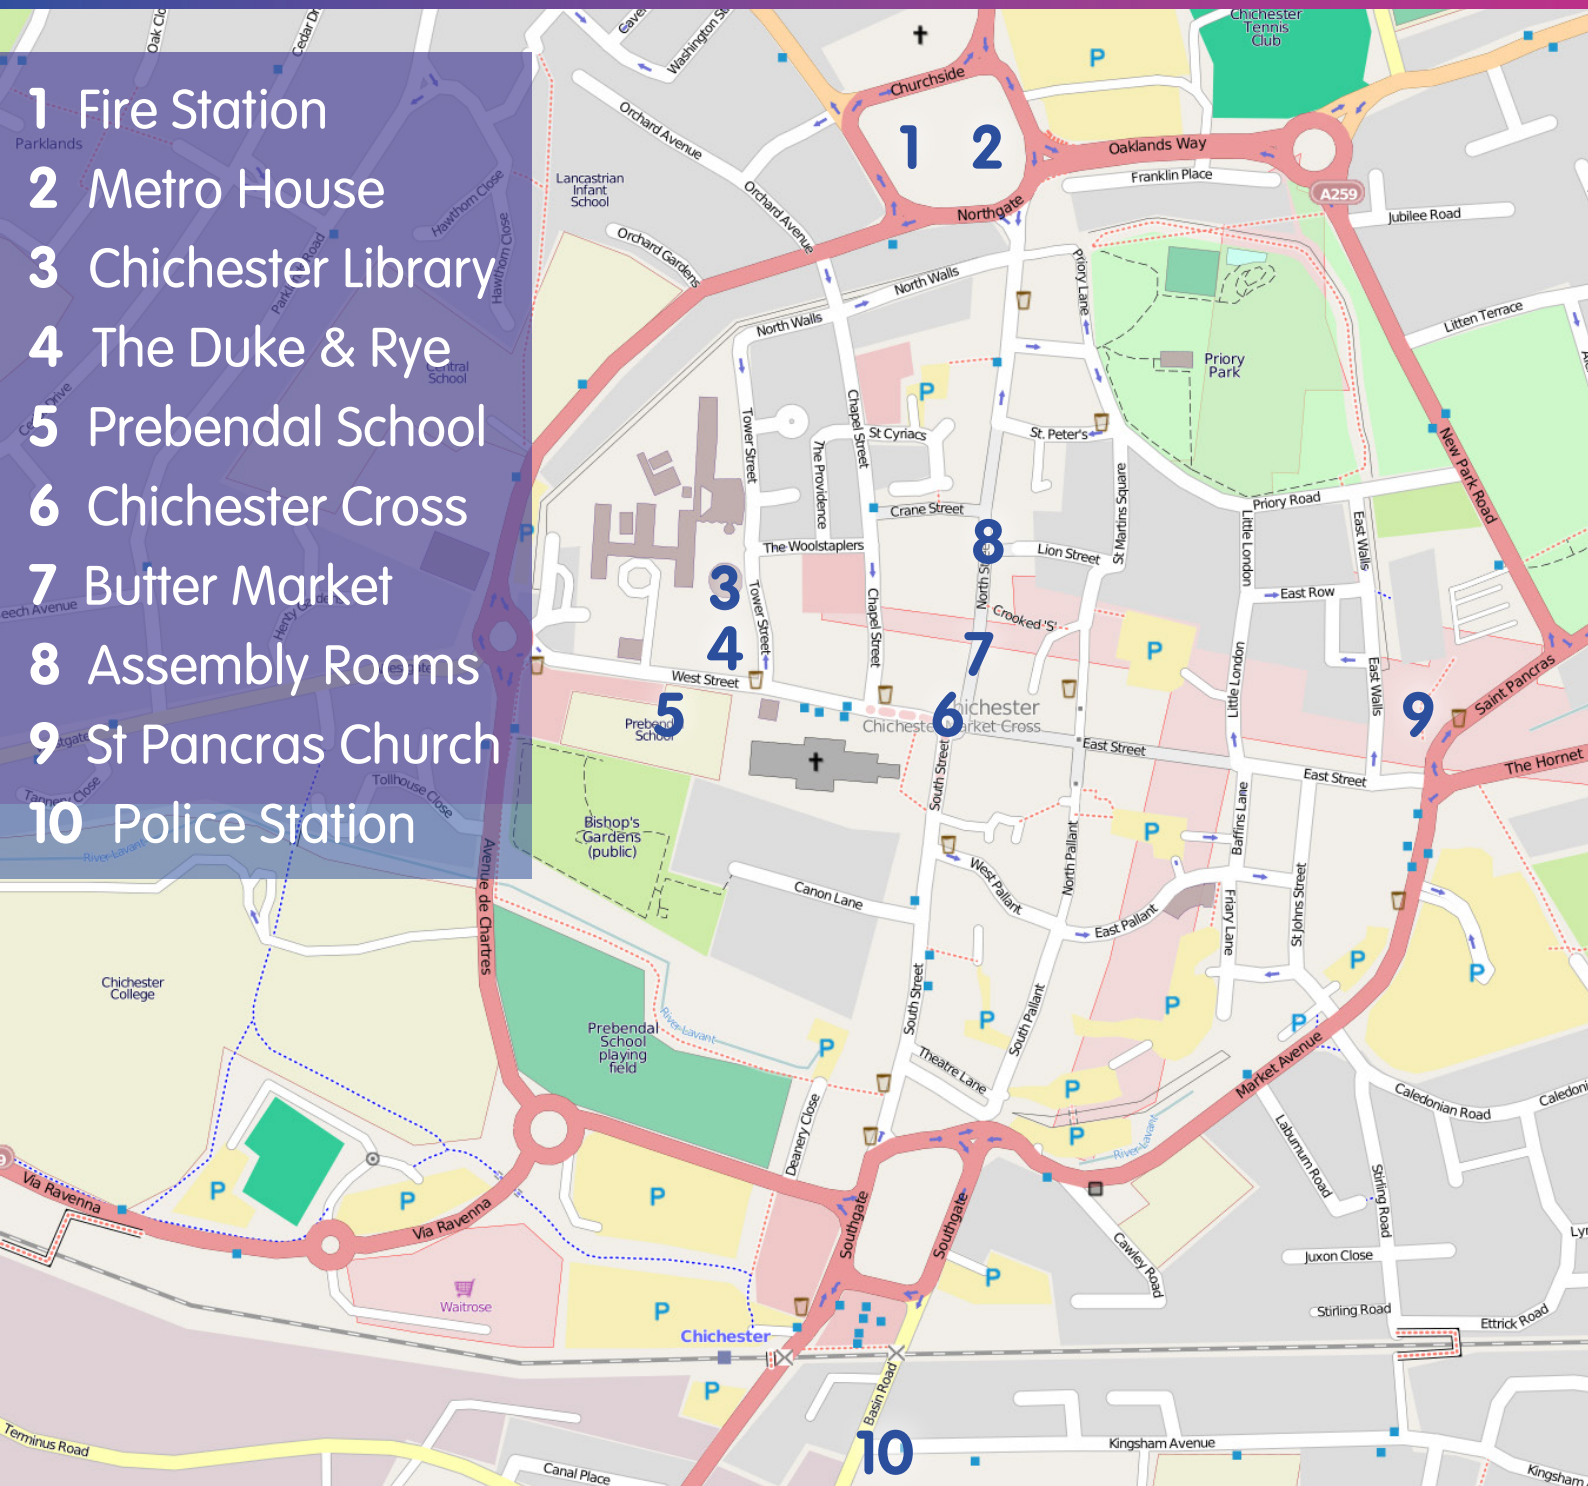

# Light Up Chichester

Take a walk to see all the buildings that are lighting up blue & purple for dementia awareness

- 1 Fire Station
- 2 Metro House
- 3 Chichester Library
- 4 The Duke & Rye
- 5 Prebendal School
- 6 Chichester Cross
- 7 Butter Market
- 8 Assembly Rooms
- 9 St Pancras Church
- 10 Police Station

On **Monday 13th May**, we are shedding light on the estimated 17,500 people living with dementia in West Sussex. Learn more at [dementiasupport.org.uk/light-up-chichester](https://dementiasupport.org.uk/light-up-chichester)